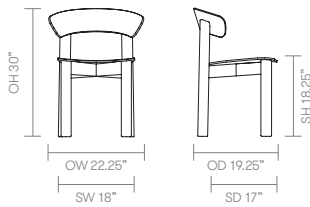

Standard Features

(* - Selected models only)
Oak Veneer seat*
Oak Veneer back
Solid Oak frame
Upholstered seat pad*
Plastic glides

Optional Features

(* - Selected models only)
Plastic glides with felt

Dimensions